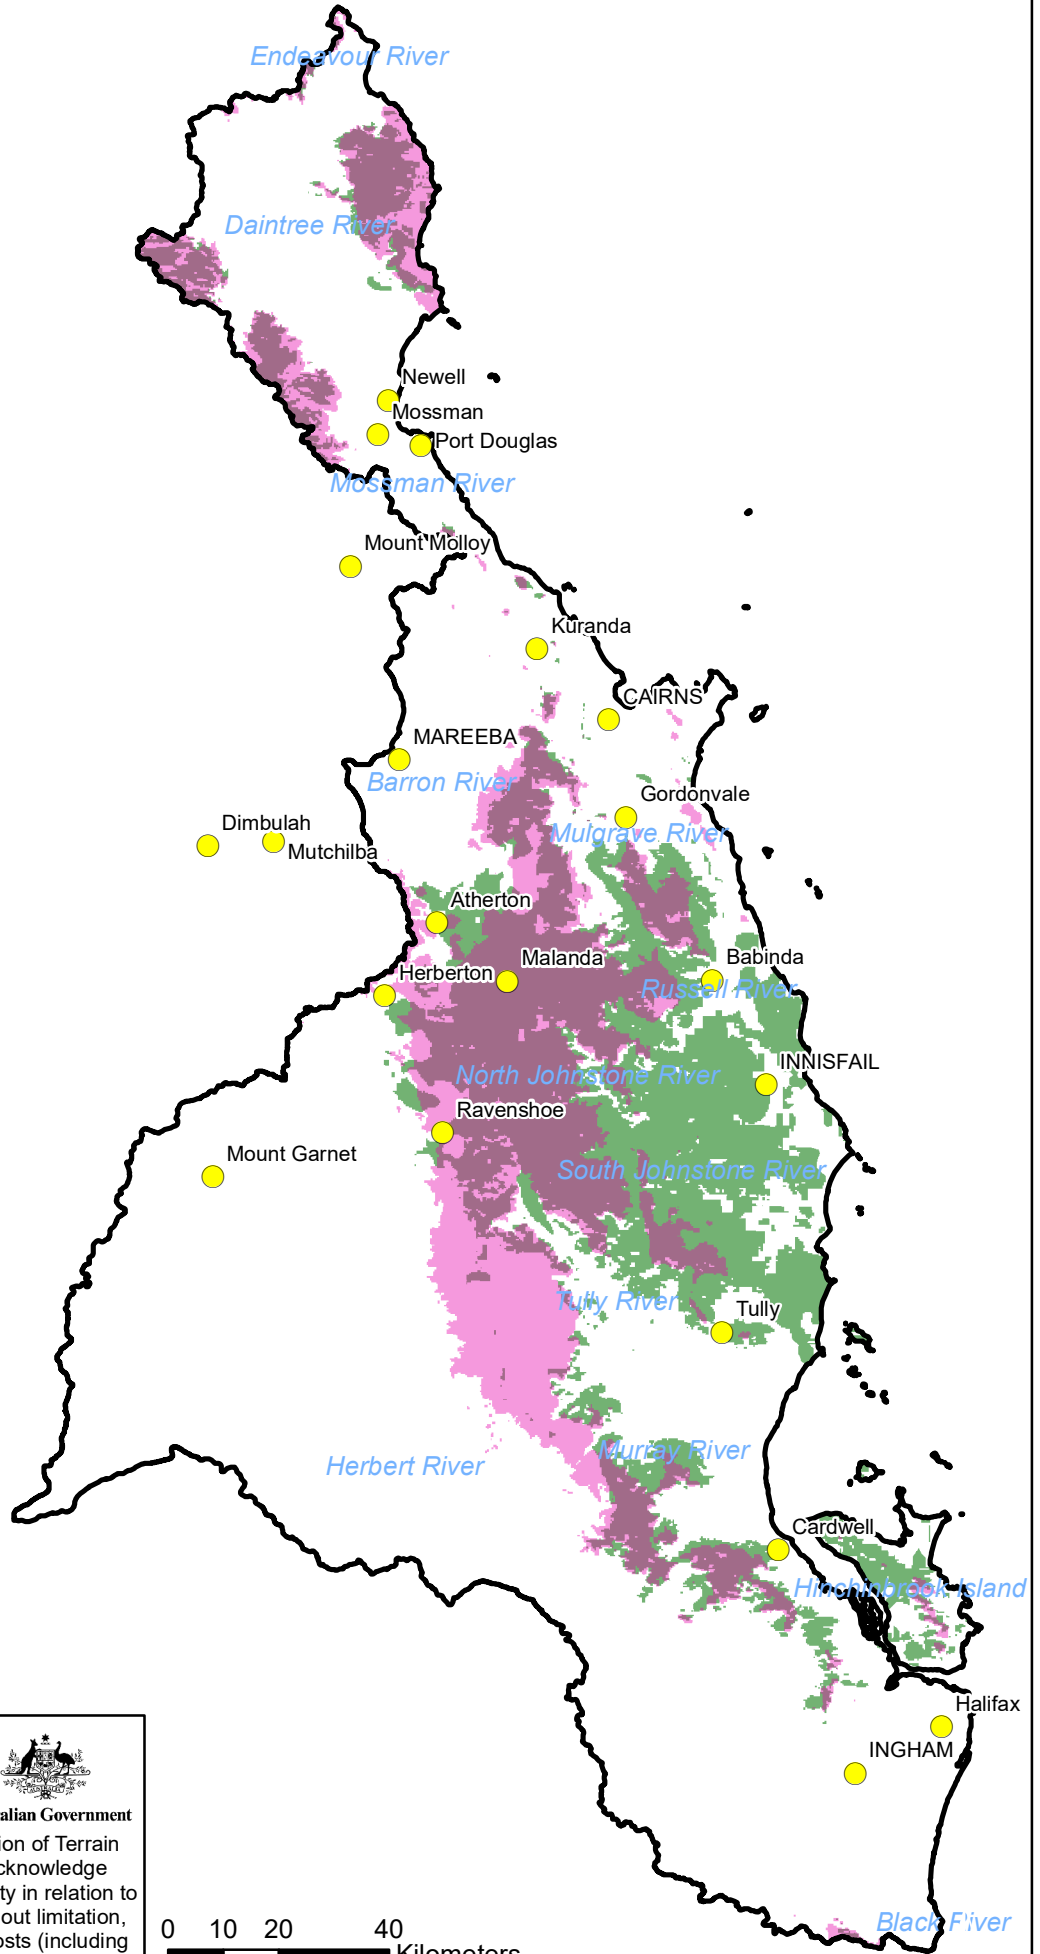

# Carbon Sequestration Potential and Climate Refugia for Biodiversity

## Legend

- Towns
- Terrain NRM Boundary
- Climate Refugia
- Very High Carbon Potential
- The purple areas are where the above layers overlap

Map produced by Gary Searle  
GIS Technical Leader  
For more information email:  
gary.searle@terrain.org.au

0 10 20 40  
Kilometers